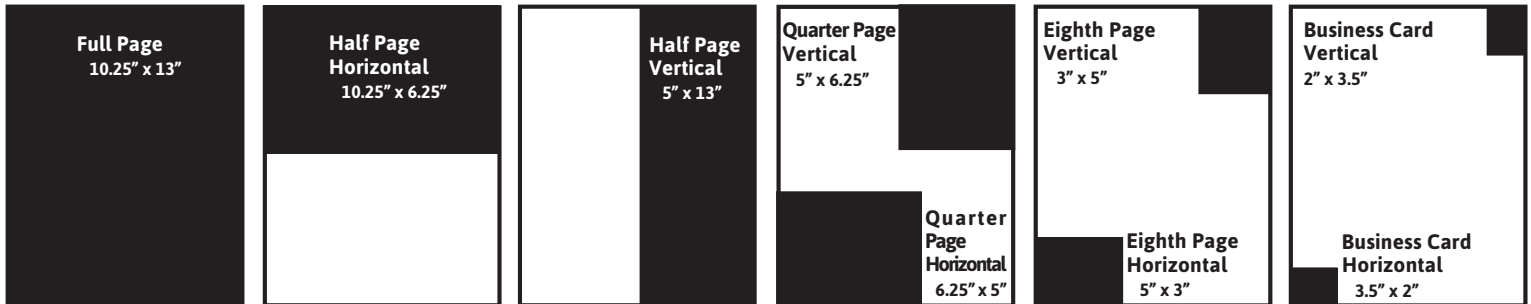

To place an ad call 925-405-6397 or email editor@yourmonthpaper.com.

AD SIZE	Full Color	3 month	6 month	12 month	Black/White	3 month	6 month	12 month
Business Card	\$ 185.00	\$ 175.75	\$ 162.80	\$ 151.70	\$ 150.00	\$ 142.50	\$ 132.00	\$ 123.00
Eighth Page	\$ 320.00	\$ 304.00	\$ 281.60	\$ 262.40	\$ 250.00	\$ 237.50	\$ 220.00	\$ 205.00
Quarter Page	\$ 535.00	\$ 508.25	\$ 470.80	\$ 438.70	\$ 445.00	\$ 422.75	\$ 391.60	\$ 364.90
Half Page	\$ 935.00	\$ 888.25	\$ 822.80	\$ 766.70	\$ 785.00	\$ 745.75	\$ 690.80	\$ 643.70
Half Page Back	\$ 1,350.00	\$ 1,282.50	\$ 1,188.00	\$ 1,107.00				
Full Page	\$ 1,550.00	\$ 1,472.50	\$ 1,364.00	\$ 1,271.00	\$ 1,440.00	\$ 1,368.00	\$ 1,267.20	\$ 1,180.80
Full Page Back	\$ 2,400.00	\$ 2,280.00	\$ 2,112.00	\$ 1,968.00				
Advertorial	\$ 450.00				\$ 400.00			
FOR ADS THAT AREN'T OUR STANDARD DIMENSIONS								
<7 Square inches/ per "	\$ 27.00	\$ 25.65	\$ 23.76	\$ 22.14	\$ 23.00	\$ 21.85	\$ 20.24	\$ 18.86
8-15 Square Inches/ per "	\$ 20.00	\$ 19.00	\$ 17.60	\$ 16.40	\$ 17.00	\$ 16.15	\$ 14.96	\$ 13.94
16-32 Square Inches/ per "	\$ 15.00	\$ 14.25	\$ 13.20	\$ 12.30	\$ 13.00	\$ 12.35	\$ 11.44	\$ 10.66
33-60 Square Inches/ per "	\$ 13.00	\$ 12.35	\$ 11.44	\$ 10.66	\$ 11.00	\$ 10.45	\$ 9.68	\$ 9.02
61 and up Square Inches/ per "	\$ 12.00	\$ 11.40	\$ 10.56	\$ 9.84	\$ 10.00	\$ 9.50	\$ 8.80	\$ 8.20

ADVERTORIALS - Many businesses find Advertorials are a good way to promote their services. The Advertorial includes a 700 word column plus a photo of the author and byline that you supply. Up to two additional photos or a small logo are allowed but the word length needs to be decreased to allow space. The cost is \$400 for black and white and \$455 for color. There are no discounts applied to advertorials. For Advertorials under 500 words the cost is .60cents/word for black and white and .70/word for color columns. NOTE: Only one Advertorial per industry will be accepted.