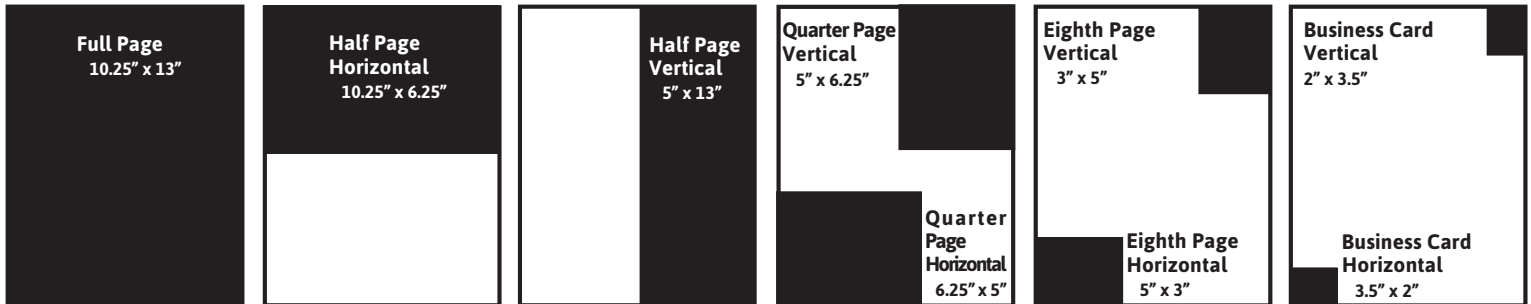

To place an ad call 925-405-6397 or email editor@yourmonthpaper.com.

AD SIZE	Full Color	3 month	6 month	12 month	Black/White	3 month	6 month	12 month
Business Card	\$ 185.00	\$ 175.75	\$ 162.80	\$ 151.70	\$ 150.00	\$ 142.50	\$ 132.00	\$ 123.00
Eighth Page	\$ 320.00	\$ 304.00	\$ 281.60	\$ 262.40	\$ 250.00	\$ 237.50	\$ 220.00	\$ 205.00
Quarter Page	\$ 535.00	\$ 508.25	\$ 470.80	\$ 438.70	\$ 445.00	\$ 422.75	\$ 391.60	\$ 364.90
Half Page	\$ 935.00	\$ 888.25	\$ 822.80	\$ 766.70	\$ 785.00	\$ 745.75	\$ 690.80	\$ 643.70
Full Page	\$ 1,550.00	\$ 1,472.50	\$ 1,364.00	\$ 1,271.00	\$ 1,440.00	\$ 1,368.00	\$ 1,267.20	\$ 1,180.80
Full Page Back	\$ 1,750.00	\$ 1,662.50	\$ 1,540.00	\$ 1,435.00				
Advertorial	\$ 450.00				\$ 400.00			
Advert. <500 words/per word	\$ 0.70				\$ 0.60			
FOR ADS THAT AREN'T OUR STANDARD DIMENSIONS								
<7 Square inches/ per "	\$ 27.00	\$ 25.65	\$ 23.76	\$ 22.14	\$ 23.00	\$ 21.85	\$ 20.24	\$ 18.86
8-15 Square Inches/ per "	\$ 20.00	\$ 19.00	\$ 17.60	\$ 16.40	\$ 17.00	\$ 16.15	\$ 14.96	\$ 13.94
16-32 Square Inches/ per "	\$ 15.00	\$ 14.25	\$ 13.20	\$ 12.30	\$ 13.00	\$ 12.35	\$ 11.44	\$ 10.66
33-60 Square Inches/ per "	\$ 13.00	\$ 12.35	\$ 11.44	\$ 10.66	\$ 11.00	\$ 10.45	\$ 9.68	\$ 9.02
61 and up Square Inches/ per "	\$ 12.00	\$ 11.40	\$ 10.56	\$ 9.84	\$ 10.00	\$ 9.50	\$ 8.80	\$ 8.20

ADVERTORIALS - Many businesses find Advertorials are a good way to promote their services. The Advertorial includes a 700 word column plus a photo of the author and byline that you supply. Up to two additional photos or a small logo are allowed but the word length needs to be decreased to allow space. The cost is \$400 for black and white and \$455 for color. There are no discounts applied to advertorials. For Advertorials under 500 words the cost is .60cents/word. NOTE: Only one Advertorial per industry will be accepted.